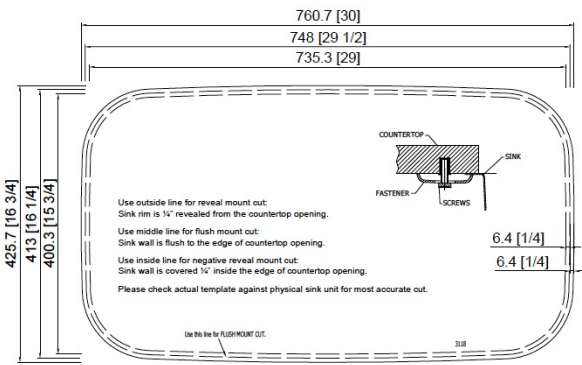

- Overall Size:** 31.5" x 18.2" x 9"
- Bowl Size:** 29.5" x 16.375" x 9"
- Drain Opening:** 3.5"
- Installment:** Undermount
- Thickness:** 18G
- Weight:** 12lbs

PART: \_\_\_\_\_ QTY: \_\_\_\_\_  
 PROJECT: \_\_\_\_\_  
 CONTACT: \_\_\_\_\_  
 DATE: \_\_\_\_\_  
 NOTES: \_\_\_\_\_  
 APPROVAL: \_\_\_\_\_